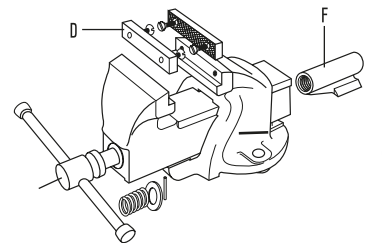

## T1 - T8 MECHANICS' VICES

Item No.	Description	EAN	Master Pack	Shelf Pack	LP Ex VAT £ / Item	RRP Inc VAT £ / Item	DISC CODE
T1C	Mainscrew with Handle, Nut, Pin, Spring Washer & Pin (C) & (F)	0734442004561	-	1	50.35	60.42	IR (HT)
T3C	Mainscrew with Handle, Nut, Pin, Spring Washer & Pin (C) & (F)	0734442006121	-	1	76.42	91.70	
T4C	Mainscrew with Handle, Nut, Pin, Spring Washer & Pin (C) & (F)	0734442006961	-	1	116.60	139.92	
T5C	Mainscrew with Handle, Nut, Pin, Spring Washer & Pin (C) & (F)	0734442007807	-	1	133.83	160.60	
T6C	Mainscrew with Handle, Nut, Pin, Spring Washer & Pin (C) & (F)	0734442008521	-	1	137.19	164.63	
T8C	Mainscrew with Handle, Nut, Pin, Spring Washer & Pin (C) & (F)	0734442009009	-	1	148.81	178.57	
T1D	Pair of Jaw Plates with Screws	0734442004684	-	1	12.00	14.40	
T3D	Pair of Jaw Plates with Screws	0734442006244	-	1	18.32	21.98	
T4D	Pair of Jaw Plates with Screws	0734442007081	-	1	32.66	39.19	
T5D	Pair of Jaw Plates with Screws	0734442007920	-	1	32.91	39.49	
T6D	Pair of Jaw Plates with Screws	0734442008644	-	1	46.29	55.55	
T8D	Pair of Jaw Plates with Screws	0734442009481	-	1	76.02	91.22	