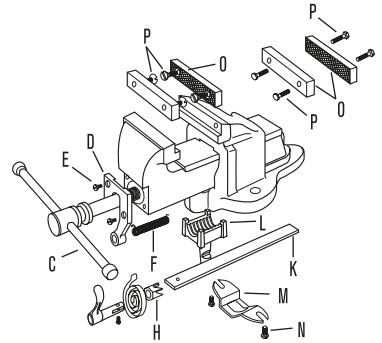

## T1 - T8 MECHANICS' VICES

Item No.	Description	EAN	Master Pack	Shelf Pack	LP Ex VAT £ / Item	RRP Inc VAT £ / Item	DISC CODE
T1C	Mainscrew with Handle, Nut, Pin, Spring Washer & Pin (C) & (F)	0734442004561	-	1	50.35	60.42	IR (HT)
T3C	Mainscrew with Handle, Nut, Pin, Spring Washer & Pin (C) & (F)	0734442006121	-	1	76.42	91.70	
T4C	Mainscrew with Handle, Nut, Pin, Spring Washer & Pin (C) & (F)	0734442006961	-	1	116.60	139.92	
T5C	Mainscrew with Handle, Nut, Pin, Spring Washer & Pin (C) & (F)	0734442007807	-	1	133.83	160.60	
T6C	Mainscrew with Handle, Nut, Pin, Spring Washer & Pin (C) & (F)	0734442008521	-	1	137.19	164.63	
T8C	Mainscrew with Handle, Nut, Pin, Spring Washer & Pin (C) & (F)	0734442009009	-	1	148.81	178.57	
T1D	Pair of Jaw Plates with Screws	0734442004684	-	1	12.00	14.40	
T3D	Pair of Jaw Plates with Screws	0734442006244	-	1	18.32	21.98	
T4D	Pair of Jaw Plates with Screws	0734442007081	-	1	32.66	39.19	
T5D	Pair of Jaw Plates with Screws	0734442007920	-	1	32.91	39.49	
T6D	Pair of Jaw Plates with Screws	0734442008644	-	1	46.29	55.55	
T8D	Pair of Jaw Plates with Screws	0734442009481	-	1	76.02	91.22	