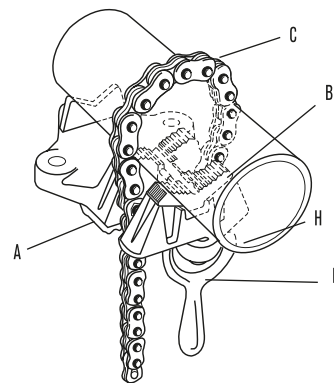

T181C, T182C, T183C CHAIN PATTERN PIPE VICES

Item No.	Description	EAN	Master Pack	Shelf Pack	LP Ex VAT £ / Item	RRP Inc VAT £ / Item	DISC. CODE
T181CA	Base	0734442156369	-	1	47.83	57.40	IR (HT)
T182CA	Base	0734442156840	-	1	96.68	116.02	
T183CA	Base	0734442157328	-	1	193.43	232.12	
T181CB	Jaw Unit with Bolt	0734442159001	-	1	63.36	76.03	
T182CB	Jaw Unit with Bolt	0734442156963	-	1	136.52	163.82	
T183CB	Jaw Unit with Bolt	0734442157441	-	1	252.84	303.41	
T182CC	Chain with Screw	0734442157083	-	1	83.52	100.22	
T183CC	Chain with Screw	0734442159124	-	1	245.42	294.50	
T181CD	Handle with Nut	0734442156727	-	1	32.29	38.75	
T182CD	Handle with Nut	0734442157205	-	1	64.66	77.59	
T183CD	Handle with Nut	0734442157564	-	1	136.94	164.33