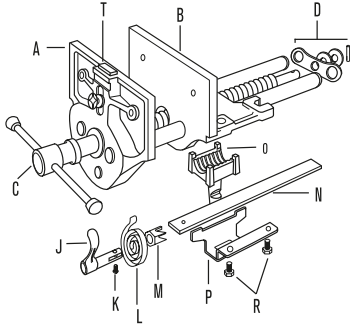

T52 - T53 QUICK-RELEASE VICES

Item No.	Description	EAN	Master Pack	Shelf Pack	LP Ex VAT £ / Item	RRP Inc VAT £ / Item	DISC. CODE
T52EDA	Sliding Jaw (A)	0734442037323	-	1	108.49	130.19	IR (HT)
T5212EDA	Sliding Jaw (A)	0734442038528	-	1	144.17	173.00	
T53EDA	Sliding Jaw (A)	0734442009955	-	1	146.89	176.27	
T52EDC	Main Screw with Handle & Washers (E), Pin (F), Nut (O)	0734442037569	-	1	116.72	140.06	
T5212EDC	Main Screw with Handle & Washers (E), Pin (F), Nut (O)	0734442038764	-	1	151.96	182.35	
T53EDC	Main Screw with Handle & Washers (E), Pin (F), Nut (O)	0734442009962	-	1	151.96	182.35	
T52EDD	End Bracket with End Washers & Pin (F)	0734442037682	-	1	17.72	21.26	
T5212EDD	End Bracket with End Washers & Pin (F), also fits T53ED	0734442038887	-	1	20.81	24.97	
T52EDJN	Trigger Complete	0734442038405	-	1	30.40	36.48	
T5212EDJN	Trigger Complete (also fits T53ED)	0734442039488	-	1	32.86	39.43	
T52EDL	Trigger Spring & Nut (fits all sizes)	0734442038047	-	1	14.33	17.20	
T52EDO	Nut with Nut Guide & Screws	0734442038160	-	1	23.56	28.27	
T5212EDO	Nut with Nut Guide & Screws (also fits T53ED)	0734442039242	-	1	38.60	46.32	
T52EDT	Front Dog with Screws & Washers (fits all sizes)	0734442040927	-	1	14.33	17.20