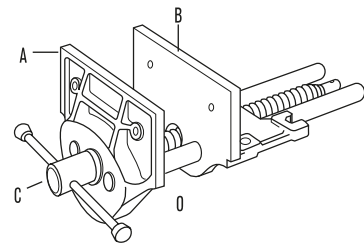

**T52 - T53 QUICK-RELEASE VICES**

Item No.	Description	EAN	Master Pack	Shelf Pack	LP Ex VAT £ / Item	RRP Inc VAT £ / Item	DISC. CODE
T52EDA	Sliding Jaw (A)	0734442037323	-	1	108.49	130.19	IR (HT)
T5212EDA	Sliding Jaw (A)	0734442038528	-	1	144.17	173.00	
T53EDA	Sliding Jaw (A)	0734442009955	-	1	146.89	176.27	
T52EDC	Main Screw with Handle & Washers (E), Pin (F), Nut (O)	0734442037569	-	1	116.72	140.06	
T5212EDC	Main Screw with Handle & Washers (E), Pin (F), Nut (O)	0734442038764	-	1	151.96	182.35	
T53EDC	Main Screw with Handle & Washers (E), Pin (F), Nut (O)	0734442009962	-	1	151.96	182.35	
T52EDD	End Bracket with End Washers & Pin (F)	0734442037682	-	1	17.72	21.26	
T5212EDD	End Bracket with End Washers & Pin (F), also fits T53ED	0734442038887	-	1	20.81	24.97	
T52EDJN	Trigger Complete	0734442038405	-	1	30.40	36.48	
T5212EDJN	Trigger Complete (also fits T53ED)	0734442039488	-	1	32.86	39.43	
T52EDL	Trigger Spring & Nut (fits all sizes)	0734442038047	-	1	14.33	17.20	
T52EDO	Nut with Nut Guide & Screws	0734442038160	-	1	23.56	28.27	
T5212EDO	Nut with Nut Guide & Screws (also fits T53ED)	0734442039242	-	1	38.60	46.32	
T52EDT	Front Dog with Screws & Washers (fits all sizes)	0734442040927	-	1	14.33	17.20	

**T52 - T53 PLAIN SCREW VICES**

Item No.	Description	EAN	Master Pack	Shelf Pack	LP Ex VAT £ / Item	RRP Inc VAT £ / Item	DISC. CODE
T52PDC	Mainscrew with Handle & Pin (F) & Nut (O)	0734442047902	-	1	47.74	57.29	IR (HT)
T5212PDC	Mainscrew with Handle & Pin (F) & Nut (O)	0734442009924	-	1	60.10	72.12	
T53PDC	Mainscrew with Handle & Pin (F) & Nut (O)	0734442009979	-	1	60.10	72.12	
T52PDO	Nut	0734442009948	-	1	9.52	11.42	
T5212PDO	Nut (also fits T53PD)	0734442009931	-	1	12.02	14.42	