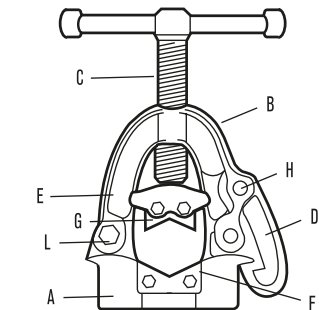

Item No.	Description	EAN	Master Pack	Shelf Pack	LP Ex VAT £ / Item	RRP Inc VAT £ / Item	DISC. CODE
T92CC	Main Screw with Handle	0734442160564	-	1	52.77	63.32	IR (HT)
T9212CC	Main Screw with Handle	0734442163442	-	1	66.63	79.96	
T92CD	Locking Hook & Rivet (H)	0734442160687	-	1	21.09	25.31	
T9212CD	Locking Hook & Rivet (H)	0734442163565	-	1	28.64	34.37	
T92CE	Jaw Clamp (Per Pair)	0734442160809	-	1	21.09	25.31	
T9312CE	Jaw Clamp (Per Pair)	0734442166320	-	1	40.90	49.08	
T92CF	Lower Jaws (Pair) with Bolts & Nuts	0734442160922	-	1	62.69	75.23	
T9312CF	Lower Jaws (Pair) with Bolts & Nuts	0734442165484	-	1	87.75	105.30	
T96F	Lower Jaws (Pair) with Bolts & Nuts	0734442168720	-	1	160.40	192.48	
T92CG	Upper Jaws with Bolts & Nuts	0734442162247	-	1	34.60	41.52	
T9312CG	Upper Jaws with Bolts & Nuts	0734442165606	-	1	47.83	57.40	
T96G	Upper Jaws with Bolts & Nuts	0734442168843	-	1	83.86	100.63